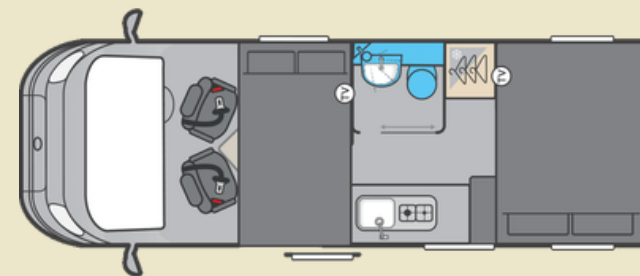

NIGHT LAYOUT

Please note: The actual model and layouts may vary depending on availability.