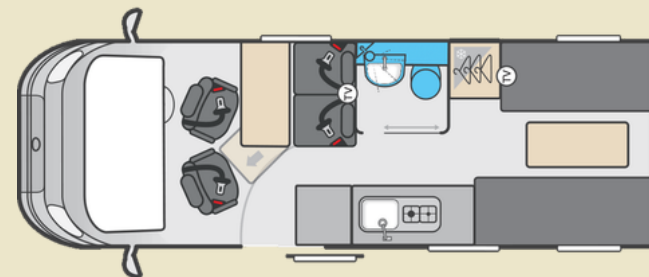

A hassle-free way to explore the UK or Europe, in your very own home on wheels.

INCLUDED IN YOUR HIRE RATES

- Fully comprehensive insurance, unlimited mileage, breakdown cover.
- All the essentials such as crockery, cutlery, pans etc.
- Full tank of gas and toilet chemicals
- Safety equipment such as fire extinguisher, first aid kit, smoke alarm
- All hires include one driver with fully comprehensive insurance.

PERFECT FOR EXPLORING

- 4 berth, ideal for either two or four persons
- Automatic transmission for smoother driving
- External BBQ point with connection nozzle
- Washroom and shower tray
- Toilet with an electric flush
- Ultra-low energy LED lighting system
- Dedicated USB points
- NEW rear digital reversing camera
- Whole heating with blown air distribution around the van
- DAB radio with Apple Carplay™ / Android Auto™

DAY LAYOUT

NIGHT LAYOUT

Please note: The actual model and layouts may vary depending on availability.