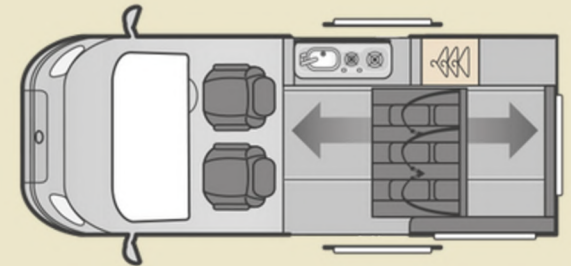

Sometimes it's more about the journey than the destination. Our campervans ensure every journey is filled with joy.

INCLUDED IN YOUR HIRE RATES

- Fully comprehensive insurance, unlimited mileage, breakdown cover.
- All the essentials such as crockery, cutlery, pans etc.
- Full tank of gas and toilet chemicals
- Safety equipment such as fire extinguisher, first aid kit, smoke alarm
- All hires include one driver with fully comprehensive insurance.

AVAILABLE TO HIRE NOW!

Introducing the award-winning Swift Monza 4-berth pop-top campervan, available to hire now through Rising Brook.

The Swift Monza campervan is your ultimate getaway vehicle. Whether you're island hopping the Hebrides or visiting one of the many award-winning campsites throughout the UK or Europe. Whichever way you choose to wander, you can discover a world of possibilities with Rising Brook and our campervan hire.

DAY LAYOUT

NIGHT LAYOUT

Please note: The actual model and layouts may vary depending on availability.