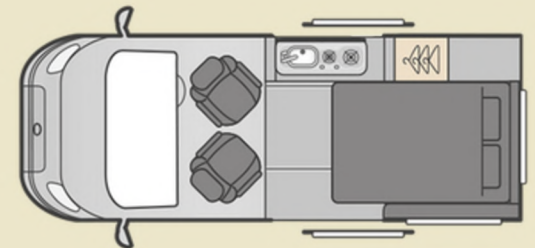

NIGHT LAYOUT

Please note: The actual model and layouts may vary depending on availability.