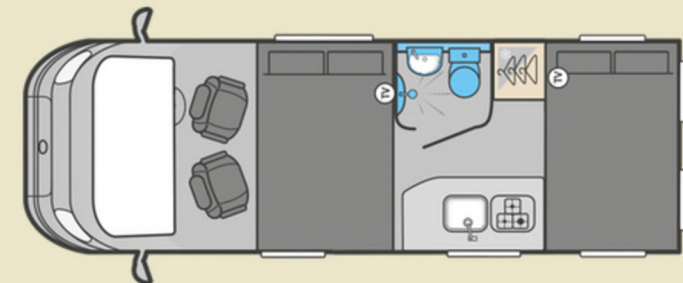

NIGHT LAYOUT

Please note: The actual model and layouts may vary depending on availability.