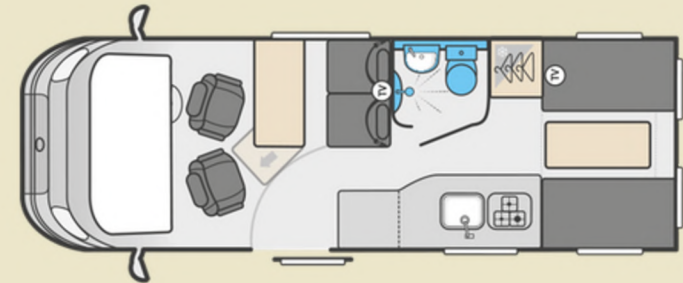

These 4 berth Motorhomes offer beautiful, spacious interiors with none of the disadvantages of their bulkier coach-built cousins; they are easy to drive and park and offer excellent fuel economy too.

DAY LAYOUT