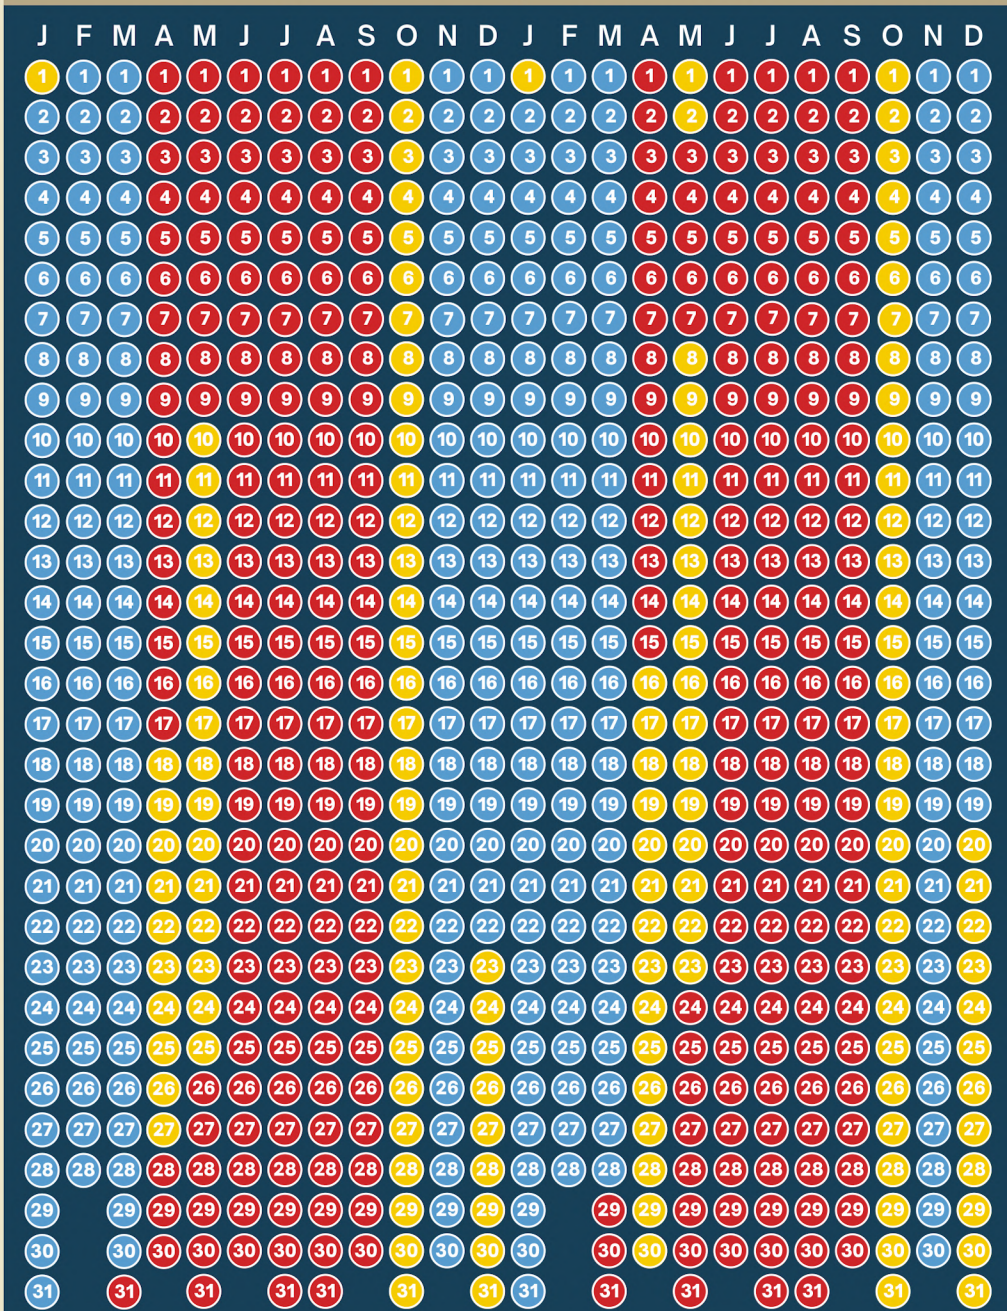

AVAILABLE TO HIRE NOW!

Introducing the award-winning Swift Monza 4-berth pop-top campervan, available to hire now through Rising Brook.

The Swift Monza campervan is your ultimate getaway vehicle. Whether you're island hopping the Hebrides or visiting one of the many award-winning campsites throughout the UK or Europe. Whichever way you choose to wander, you can discover a world of possibilities with Rising Brook and our campervan hire.

DAY LAYOUT

NIGHT LAYOUT

Please note: The actual model and layouts may vary depending on availability.

SEASON CALENDAR

2023

2024

3 DAY MINI BREAK	
LOW	£425
MID	£475
HIGH	£575

7 DAY BREAK	
LOW	£695
MID	£875
HIGH	£995

RISINGBROOK

Tel: 01543 502120

Walsall Road,
Cannock,
Staffordshire, WS11
OJB

KEY FEATURES

- 17" alloy wheels
- Cab air conditioning
- Rock 'n' Roll Reimo Variotech 3000 multi-position rear seat system with three 3-point seatbelts, which converts into double bed
- Ambient LED lighting including reading lights
- Dometic combination two burner hob and sink with glass lid
- Compressor 42L drawer fridge
- Freestanding dining table with dedicated storage space on the back of the seating
- Dometic portable 972 toilet in dedicated storage space
- External shower point
- Dedicated storage space under rear seats