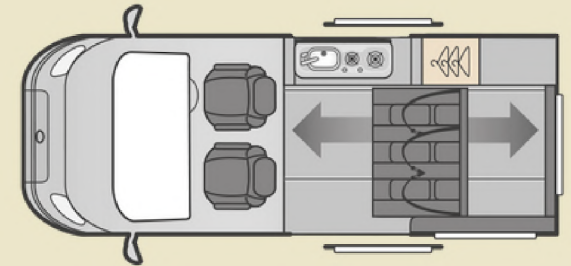

DAY LAYOUT

NIGHT LAYOUT