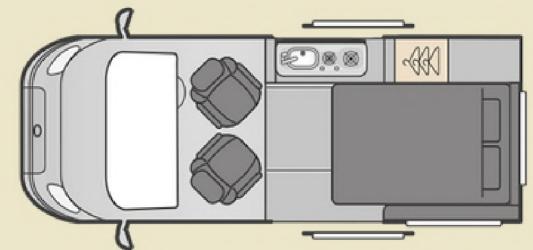

AVAILABLE TO HIRE NOW!

Introducing the award-winning Swift Monza 4-berth pop-top campervan, available to hire now through Rising Brook.

The Swift Monza campervan is your ultimate getaway vehicle. Whether you're island hopping the Hebrides or visiting one of the many award-winning campsites throughout the UK or Europe. Whichever way you choose to wander, you can discover a world of possibilities with Rising Brook and our campervan hire.

DAY LAYOUT

NIGHT LAYOUT

Please note: The actual model and layouts may vary depending on availability.

SEASON CALENDAR

2023

2024

3 DAY MINI BREAK	
LOW	£425
MID	£475
HIGH	£575

7 DAY BREAK	
LOW	£695
MID	£875
HIGH	£995

RISINGBROOK

Tel: 01543 502120

Walsall Road,
Cannock,
Staffordshire, WS11
OJB

KEY FEATURES

- 17" alloy wheels
- Cab air conditioning
- Rock 'n' Roll Reimo Variotech 3000 multi-position rear seat system with three 3-point seatbelts, which converts into double bed
- Ambient LED lighting including reading lights
- Dometic combination two burner hob and sink with glass lid
- Compressor 42L drawer fridge
- Freestanding dining table with dedicated storage space on the back of the seating
- Dometic portable 972 toilet in dedicated storage space
- External shower point
- Dedicated storage space under rear seats